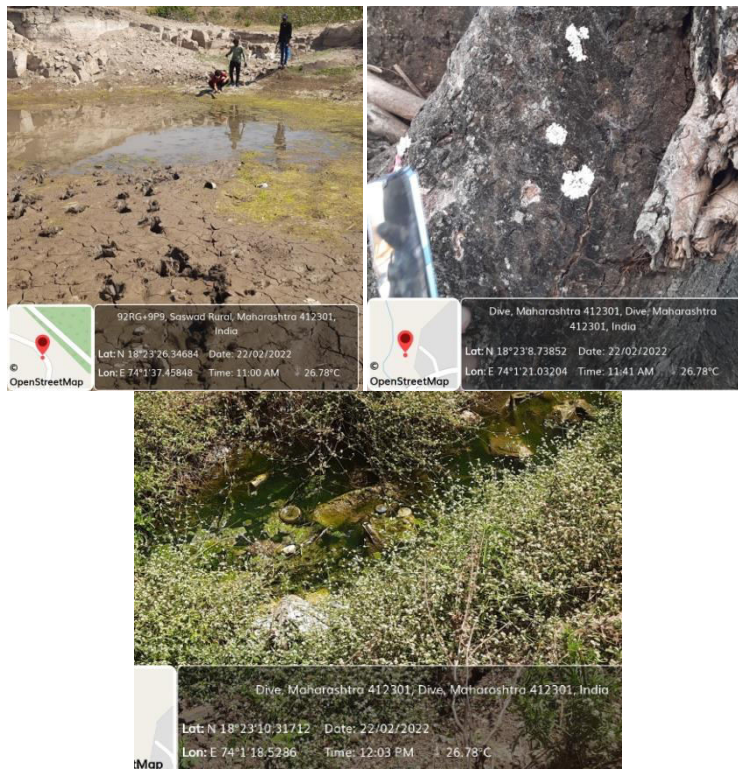

Dive Village (18.3804° N, 74.0271° E), District : Pune, State : Maharashtra

Environmental samples

Environmental samples

Stereomicroscopic images of microbial isolates

Environmental sample collection for the soil and water analysis